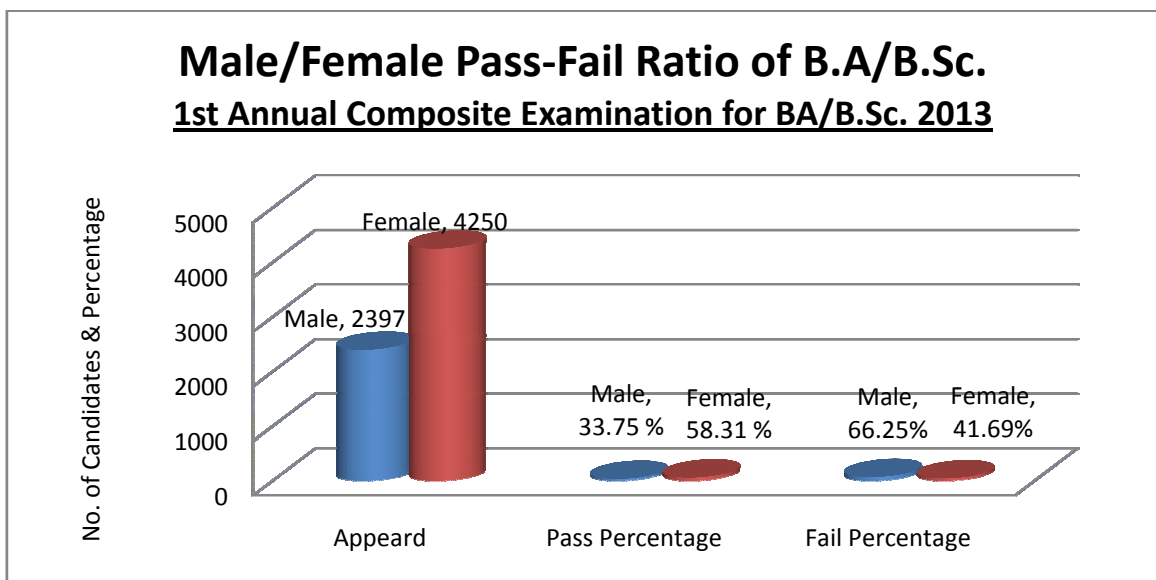

GRAPHICAL REPRESENTATION OF RESULT

	Appeard	Pass	Fail
■ B.A	5967	2925	3042
■ B.Sc.	680	362	318