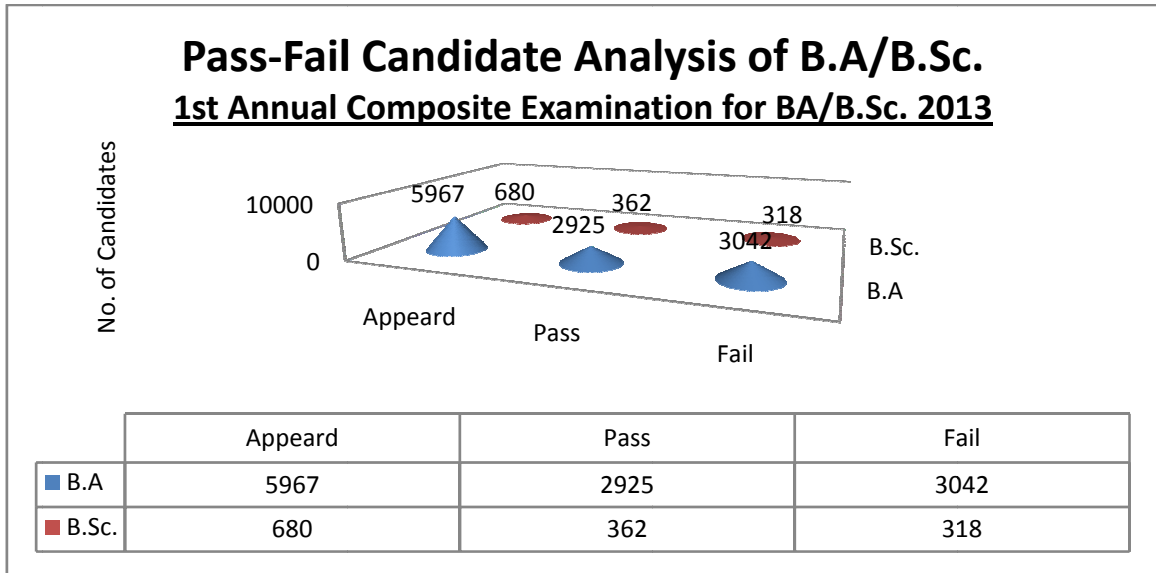

GRAPHICAL REPRESENTATION OF RESULT

	Appeard	Pass	Fail
■ B.A	5967	2925	3042
■ B.Sc.	680	362	318