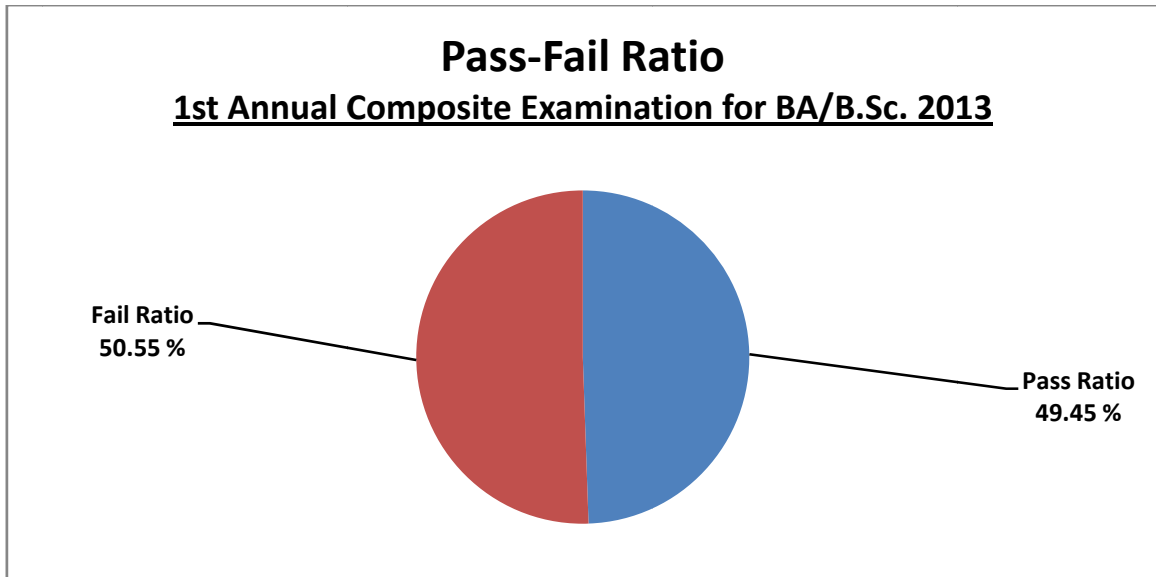

GRAPHICAL REPRESENTATION OF RESULT

	Appeard	Pass	Fail
■ B.A	5967	2925	3042
■ B.Sc.	680	362	318